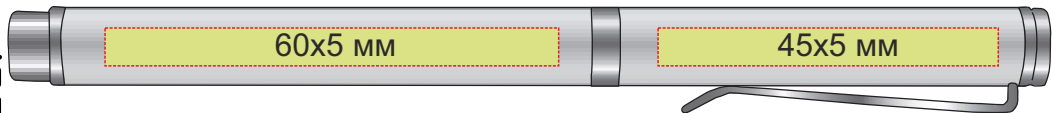

∅ 10,5 mm

138 mm

A dashed horizontal line with arrows at both ends, indicating the total length of the pen. The line is positioned below the pen. The number "138 mm" is written below the line.