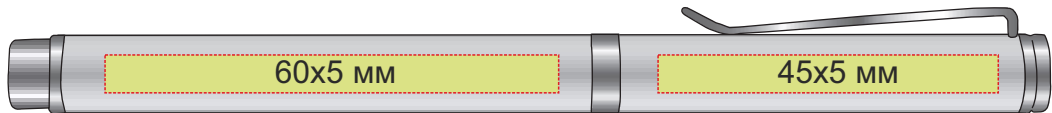

∅ 10,5 mm

138 mm

A dashed horizontal line with arrows at both ends, indicating the total length of the pen. The line is positioned below the pen. The number "138 mm" is written below the line.